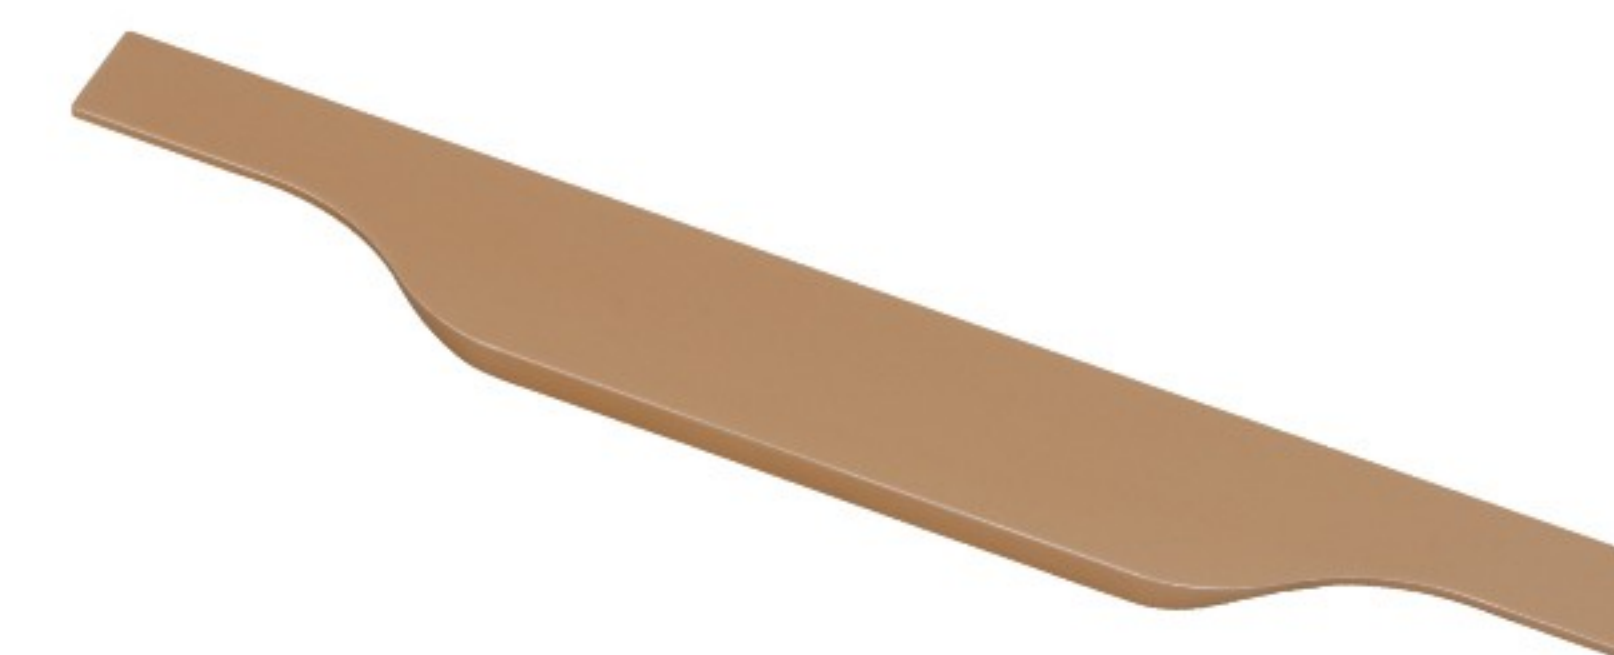

PVD GOLD

Available Size in Inch

8 | 10 | 12 | 14 | 16 | 18 | 20 | 22 | 24 | 26 | 28
30 | 32 | 34 | 36 | 38 | 40 | 42 | 44 | 46 | 48

PROFILE HANDLE

182-Regular / Back screw

Material: Aluminium