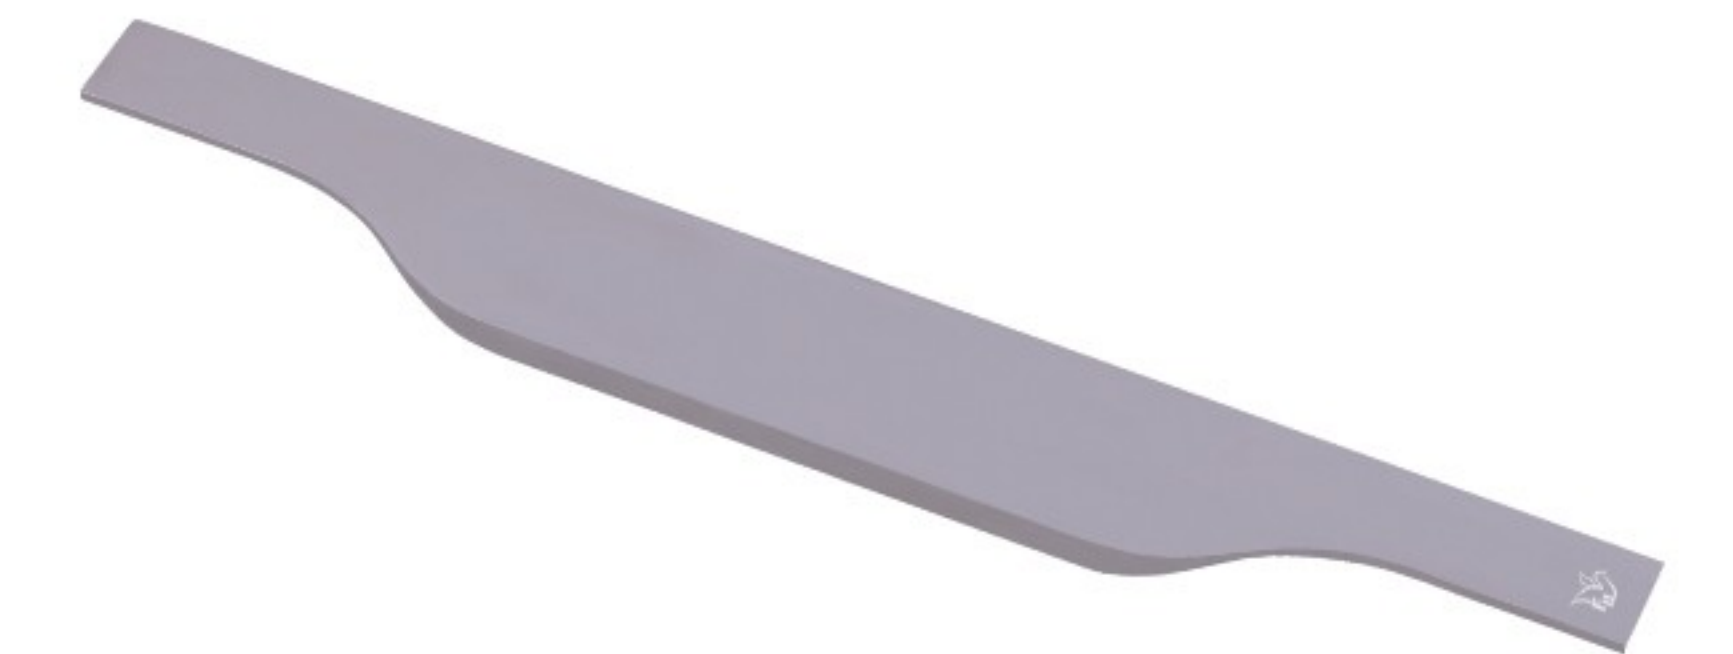

SILK GREY

Available Size in Inch

8 | 10 | 12 | 14 | 16 | 18 | 20 | 22 | 24 | 26 | 28
30 | 32 | 34 | 36 | 38 | 40 | 42 | 44 | 46 | 48

PROFILE HANDLE

182-Regular / Back screw

Material: Aluminium