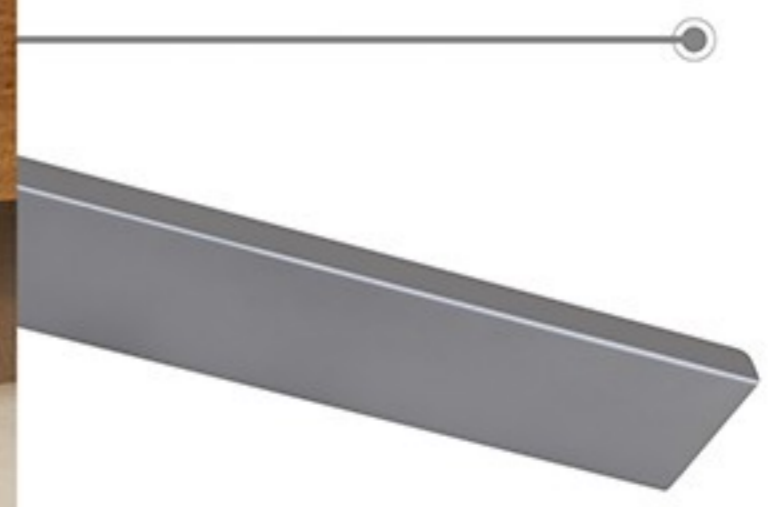

Available Size in Inch

6 | 8 | 10 | 12 | 14 | 16 | 18 | 20 | 22 | 24 | 26 | 28
30 | 32 | 34 | 36 | 38 | 40 | 42 | 44 | 46 | 48

PROFILE HANDLE

C-07 - Back screw

Material: Aluminium

SILK S.S.

SILK BLACK

SILK R.GOLD