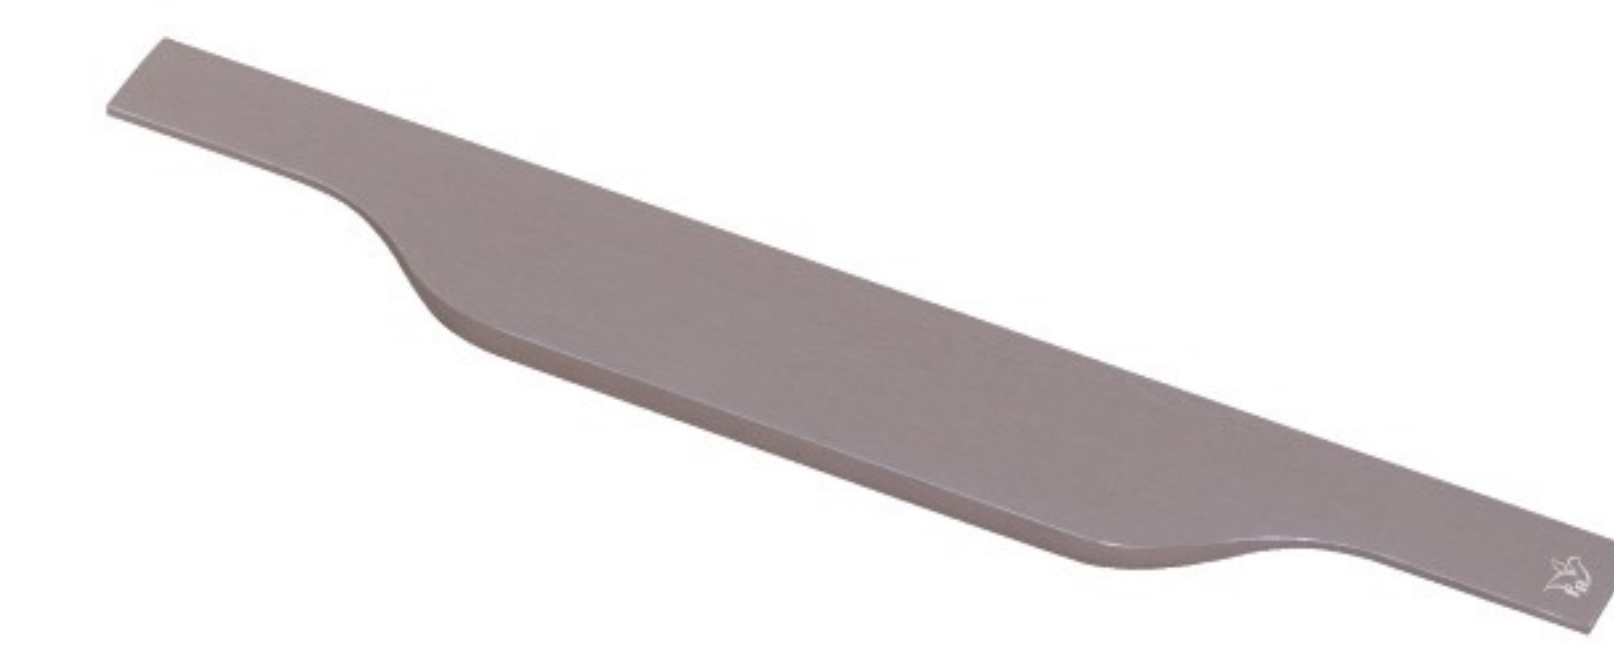

SILK KHAKHI