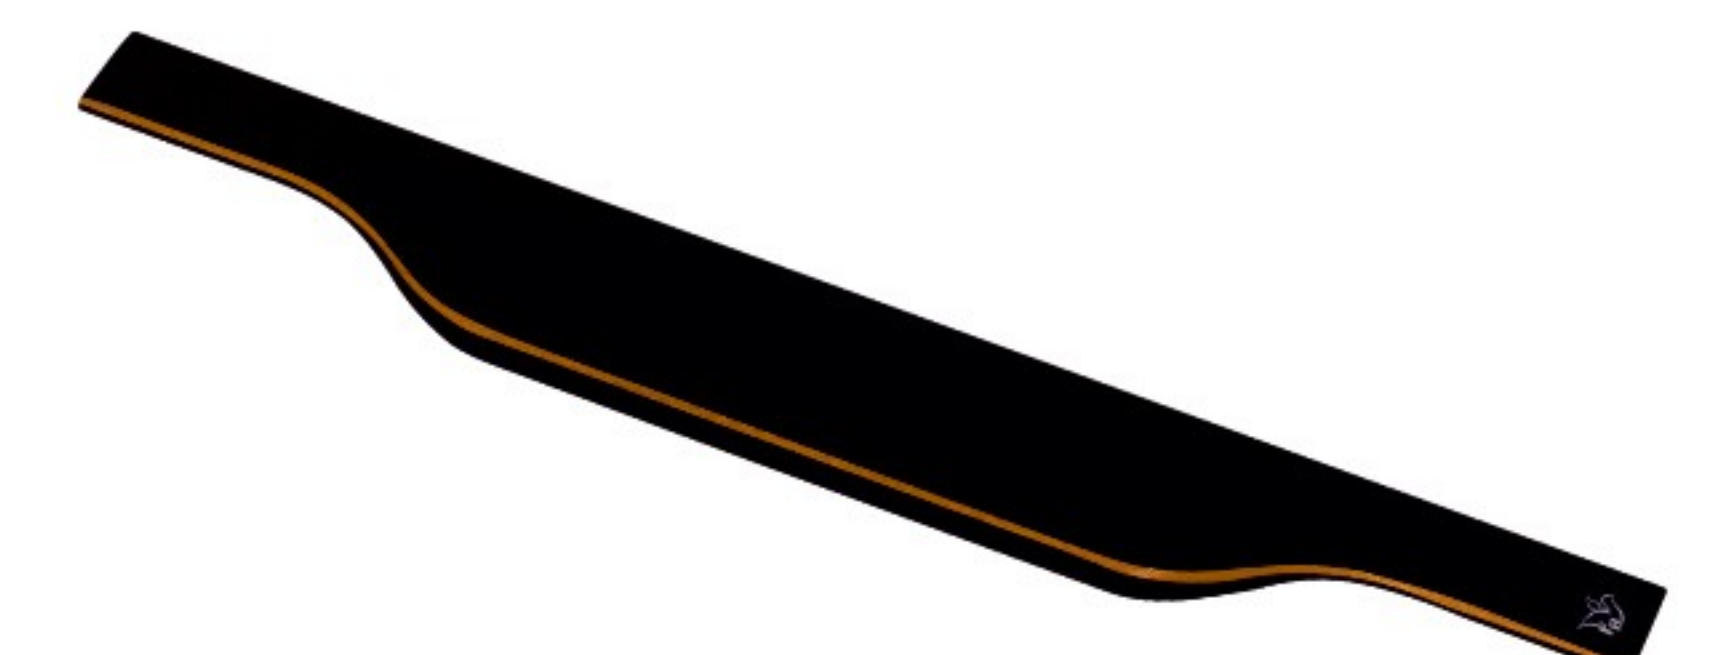

SILK BLACK / GOLD

Available Size in Inch

8 | 10 | 12 | 14 | 16 | 18 | 20 | 22 | 24 | 26 | 28
30 | 32 | 34 | 36 | 38 | 40 | 42 | 44 | 46 | 48

PROFILE HANDLE

182-Regular / Back screw

Material: Aluminium

SILK S.S.