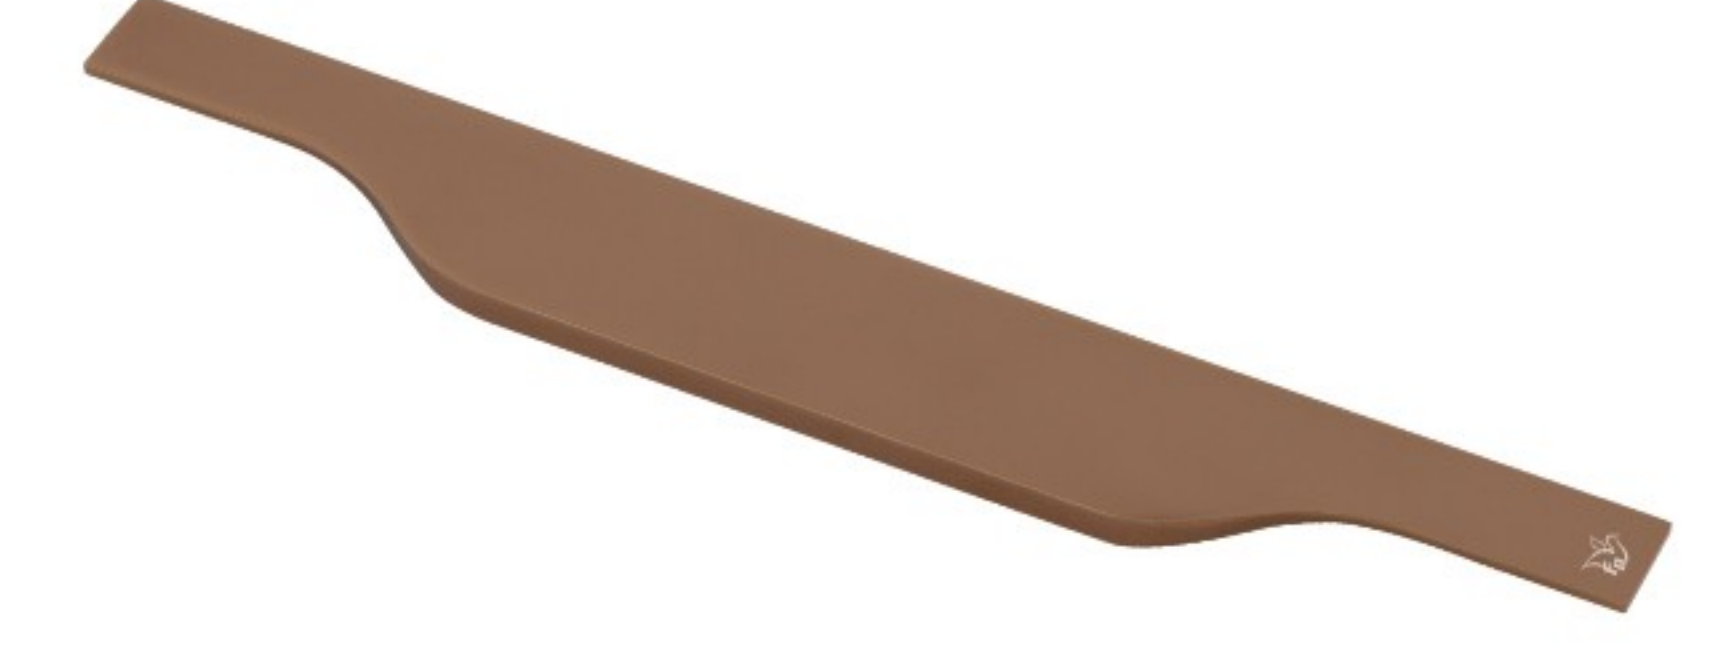

PVD R. GOLD

Available Size in Inch

8 | 10 | 12 | 14 | 16 | 18 | 20 | 22 | 24 | 26 | 28
30 | 32 | 34 | 36 | 38 | 40 | 42 | 44 | 46 | 48

PROFILE HANDLE

182-Regular / Back screw

Material: Aluminium