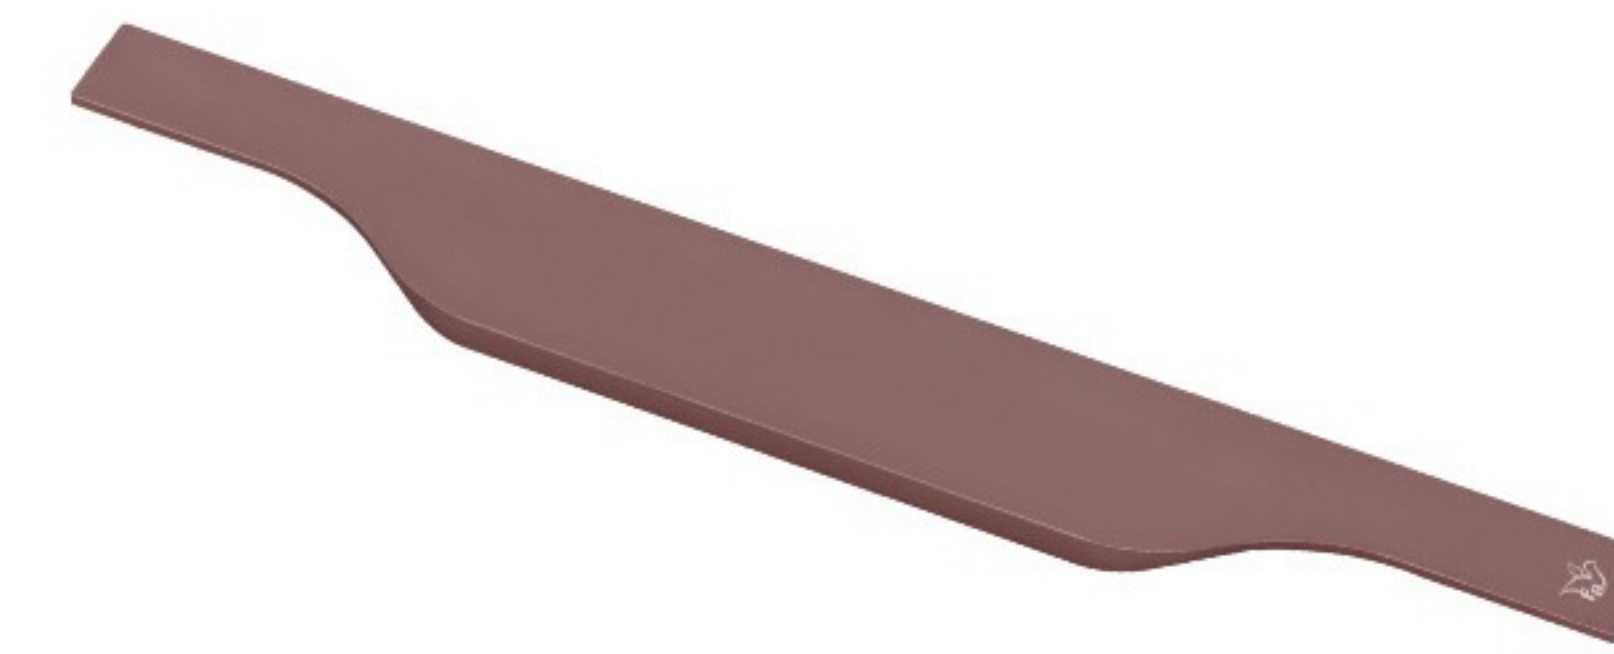

SILK R.GOLD